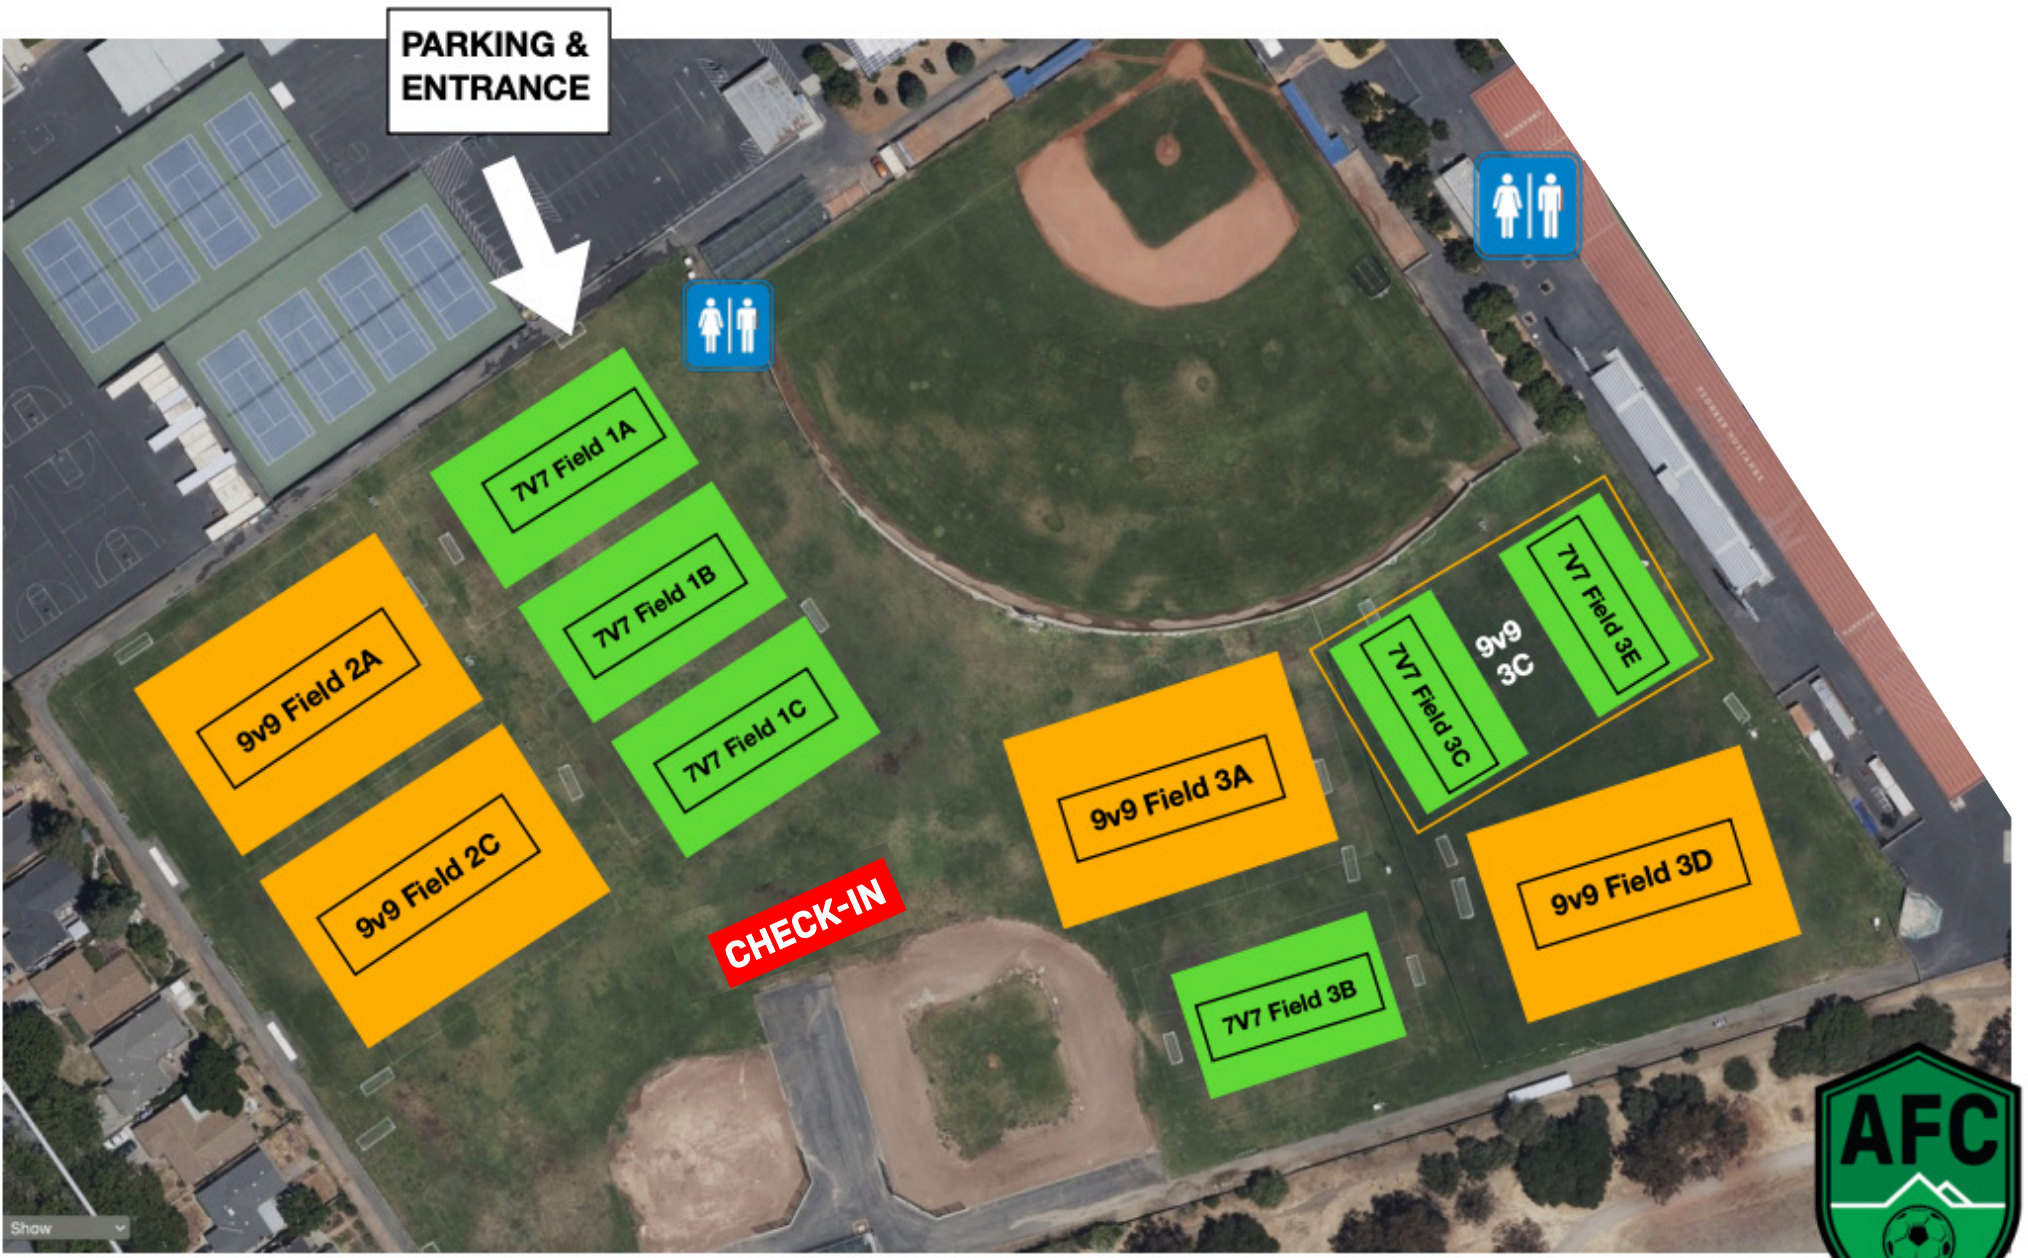

ALMADEN FC SOCCER COMPLEX @ PIONEER HIGH SCHOOL

1290 BLOSSOM HILL ROAD, SAN JOSE, 95118

Entrance at Blossom Hill and Ayrshire Drive

O'MALLEY FIELDS

5620 Santa Teresa Blvd #5612, San Jose, CA 95123